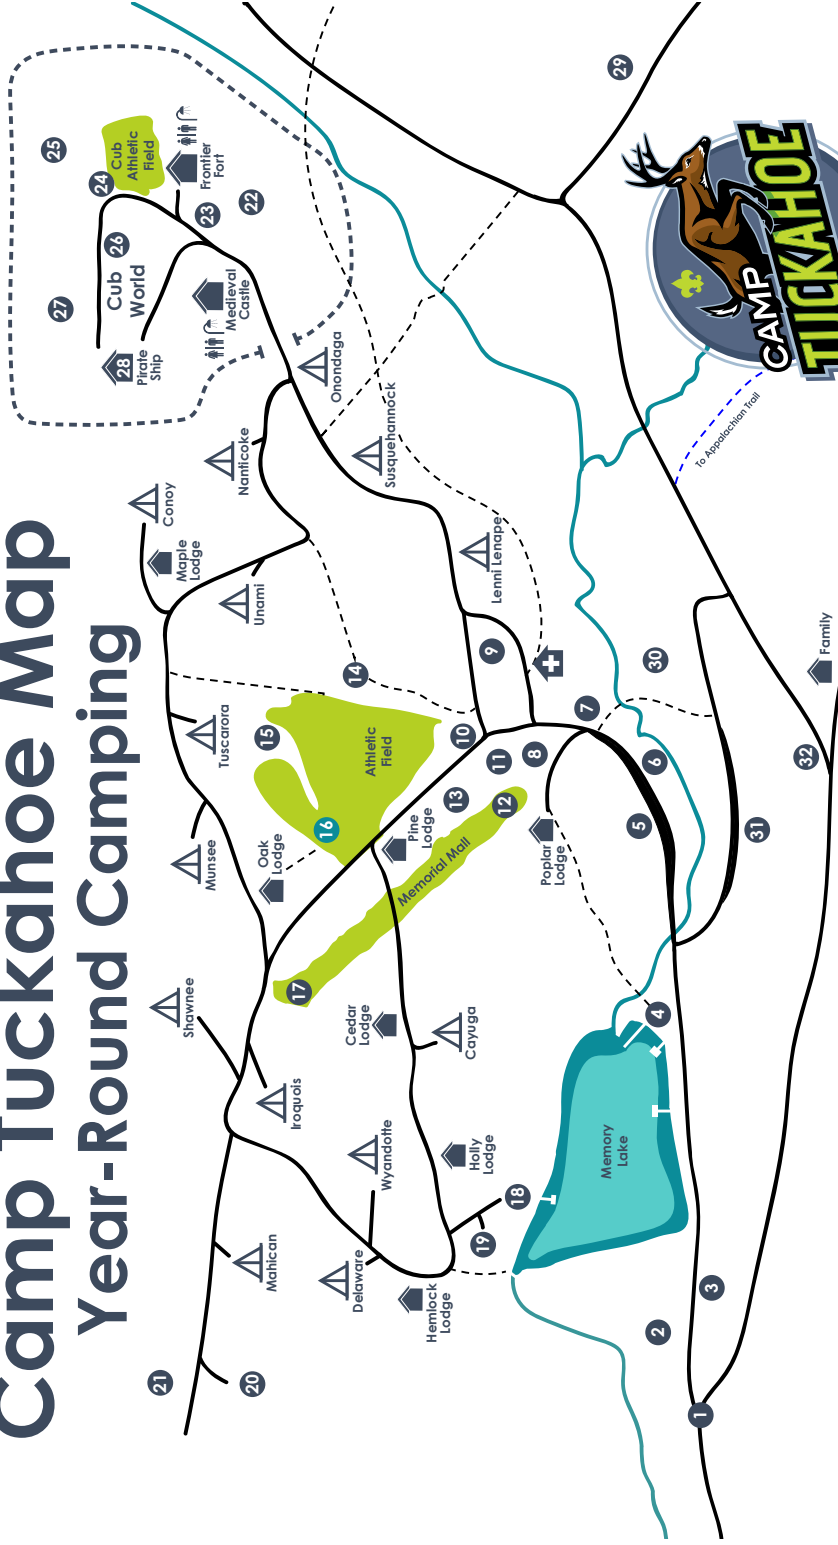

# Camp Tuckahoe Map

## Year-Round Camping

- 1. Main Gate
- 2. Maintenance & Storage Yard
- 3. Ranger Residence
- 4. Boat Docks
- 5. Main Parking Lot
- 6. Conference Center
- 7. Camp Office
- 8. Trading Post
- 9. Dining Hall
- 10. Campmaster Building
- 11. Flag Plaza
- 12. Outdoor Chapel
- 13. Scout Pavilion
- 14. Campfire Circle
- 15. Outdoor Showers
- 16. Pool
- 17. Chapel
- 18. Nature Lodge
- 19. Climbing Tower & Zipline
- 20. Scout Archery Range
- 21. Rifle Range
- 22. Treehouse
- 23. Teepee Village
- 24. Cub Archery Range
- 25. Mine & Physical Fitness Trail
- 26. Cub Scout Pavilion
- 27. Cub BB Range
- 28. Pirate Ship
- 29. Shotgun Range
- 30. Staff City
- 31. Auxiliary Parking
- 32. RV Parking